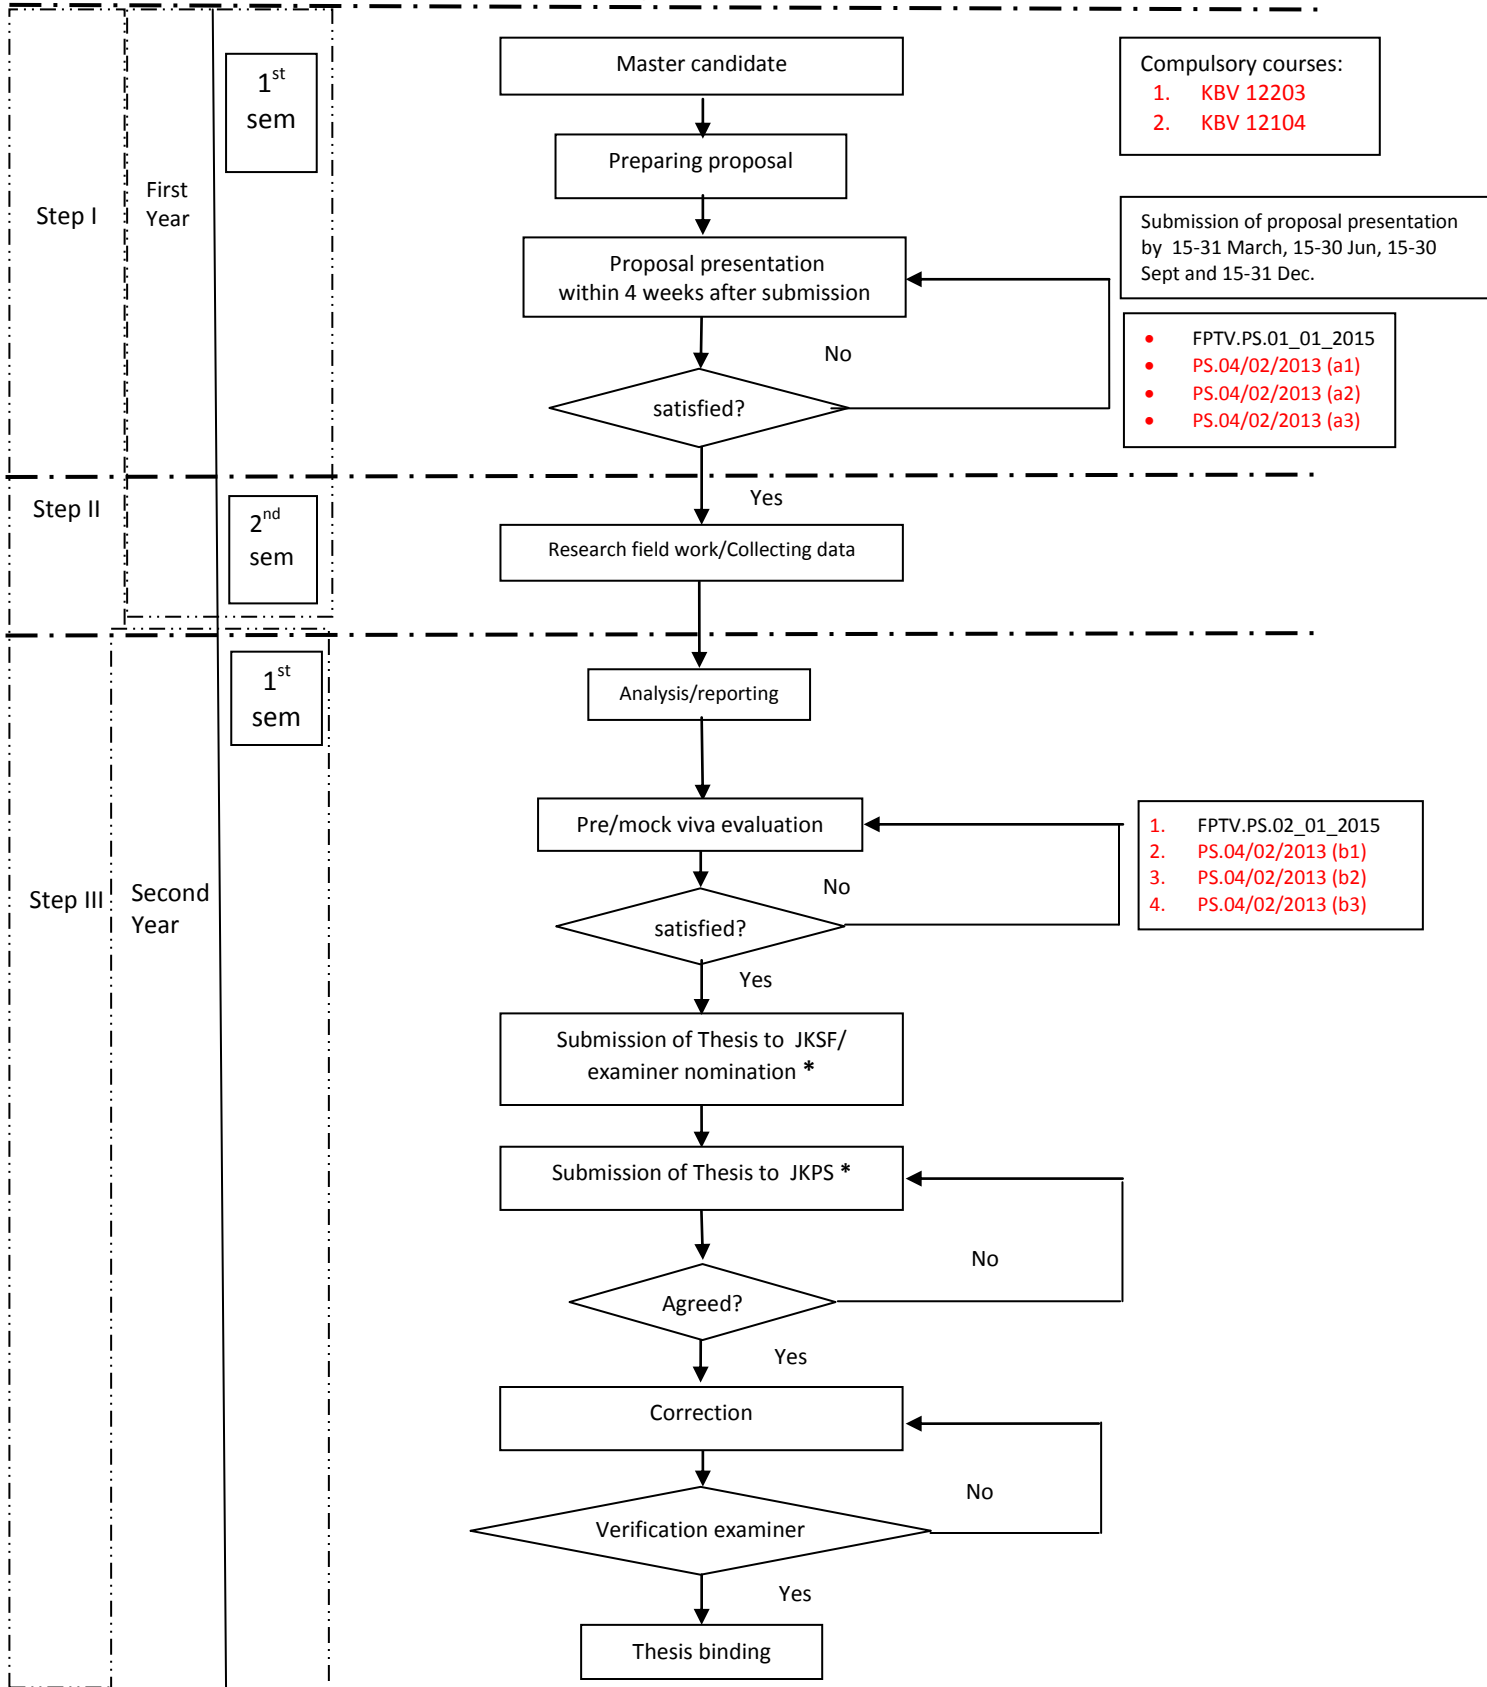

Research Planning for Master Students (KBV)

*Any related forms, please refer to <http://ps.uthm.edu.my>